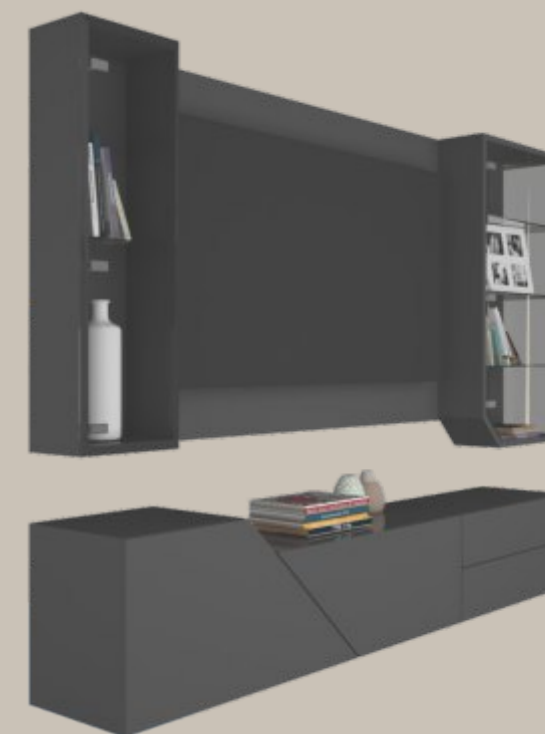

PRIVALUMAI:

- Minimali estetika
- Daug vietos daiktams susidėti

NAUDOTA FURNITŪRA:

- stalčius AvanTech YOU
- lankstai stiklui
- šviestuvai Versa Light