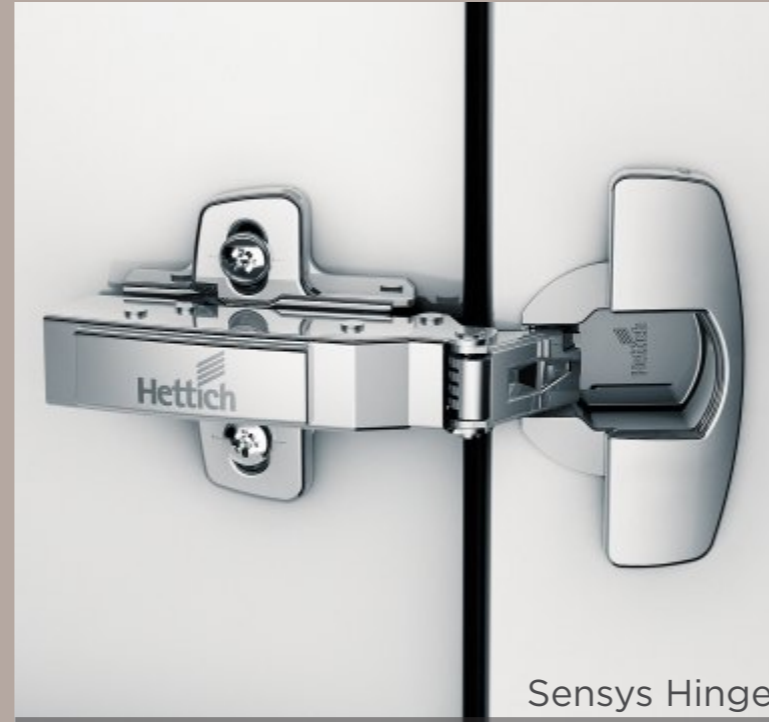

ADVANTAGES

- Aesthetic appearance
- Storage solutions
- Organized TV unit

CMF USED

- Grey & Brown
- Wood
- Matte finish

FITTINGS USED

- WingLine L
- AvanTech YOU

Obsidian Black Hinge

Sensys Hinge

Novisys Hinge

Hinges

The silent connection

Hinges from Hettich are the heart of good doors: innovative, reliable and long lasting. They provide top quality as well as clever mounting and adjustment capabilities. Hettich fast assembly hinges are particularly easy to fit and can be adjusted without any effort. Multiple award winning Sensys hinge has revolutionised the world of hinges with its invisibly integrated Silent System. Together with Onsys and Intermat, these hinges provide solutions for virtually any application.