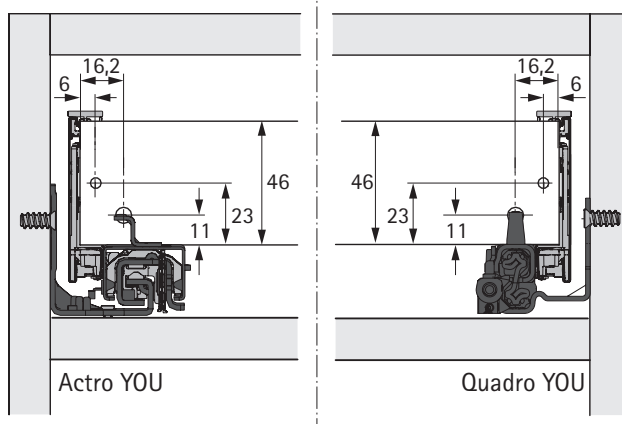

## FAQ

[www.hettich.com/short/8815e9](http://www.hettich.com/short/8815e9)

A	NL - 26	NL - 21
B	LB - 24	
C	LB - 24	-
D	46	-

NL mm	Actro YOU Quadro YOU b1 mm	Actro YOU b2 mm (XL 70 kg)	Quadro YOU		Actro YOU		
			XS 10 kg	M 30 kg	XS 10 kg	L 40 kg	XL 70 kg
400	224						
450	256	288					
500	256	320					
550	256	320					