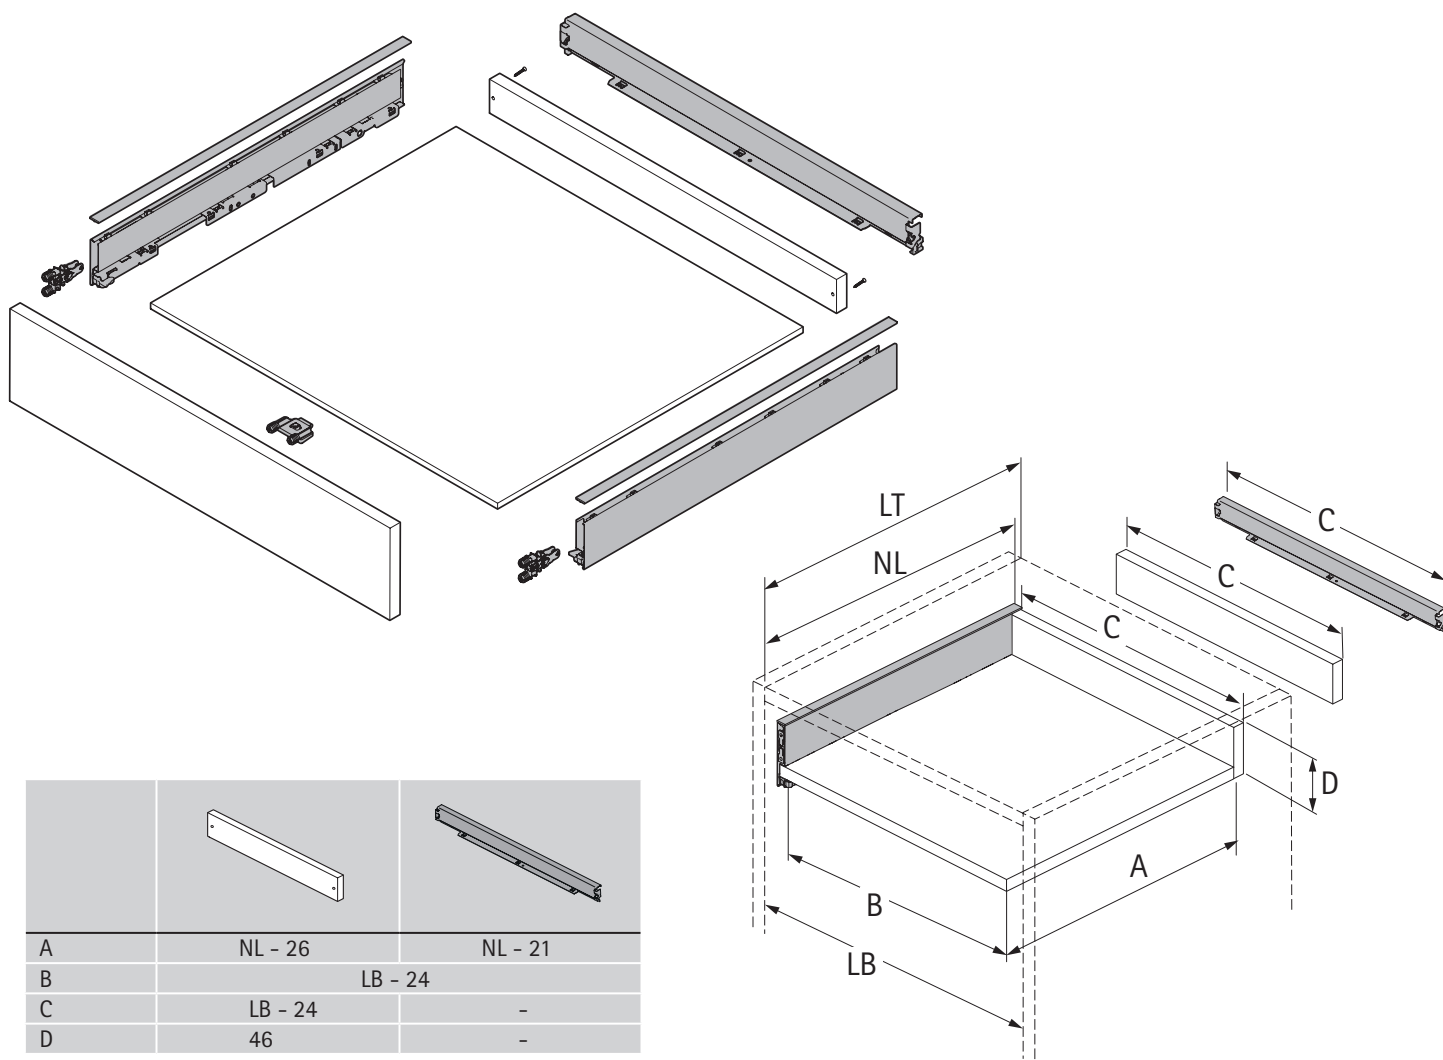

H 77

## FAQ

[www.hettich.com/short/8815e9](http://www.hettich.com/short/8815e9)

A	NL - 26	NL - 21
B	LB - 24	
C	LB - 24	-
D	46	-

NL mm	Actro YOU Quadro YOU b1 mm	Actro YOU b2 mm (XL 70 kg)	Quadro YOU		Actro YOU		
			XS 10 kg	M 30 kg	XS 10 kg	L 40 kg	XL 70 kg
400	224						
450	256	288					
500	256	320					
550	256	320					