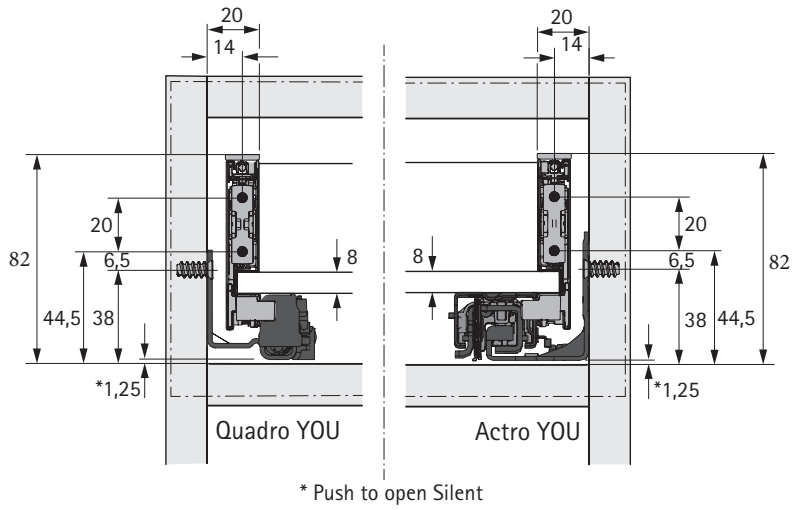

## FAQ

[www.hettich.com/short/8815e9](http://www.hettich.com/short/8815e9)

A	NL - 26	NL - 21
B	LB - 24	
C	LB - 24	-
D	46	-

NL mm	Actro YOU Quadro YOU b1 mm	Actro YOU b2 mm (XL 70 kg)	Quadro YOU		Actro YOU		
			XS 10 kg	M 30 kg	XS 10 kg	L 40 kg	XL 70 kg
400	224						
450	256	288					
500	256	320					
550	256	320					