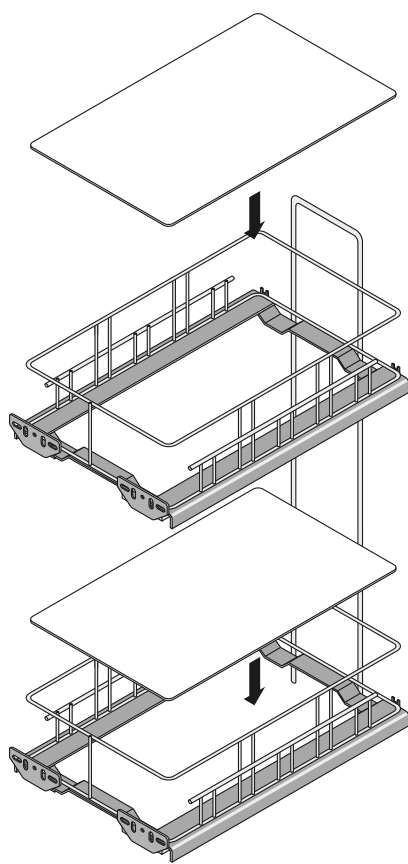

Cargo IQ plus 150 90° pot-and-pan drawer, 2-tier
For cabinet width 150 mm

Installed width mm	For cabinet body side thickness KD mm
12,5	16
10,5	18

Pot-and-pan drawer 90° Cargo IQ plus 200, 2-tier
For cabinet width 200 mm

Installed width mm	For cabinet body side thickness KD mm
12,5	16
10,5	18

Cargo IQ plus 300 90° pot-and-pan drawer, 2-tier
 For cabinet width 300 mm

Installed width mm	For cabinet body side thickness KD mm
12,5	16
10,5	18