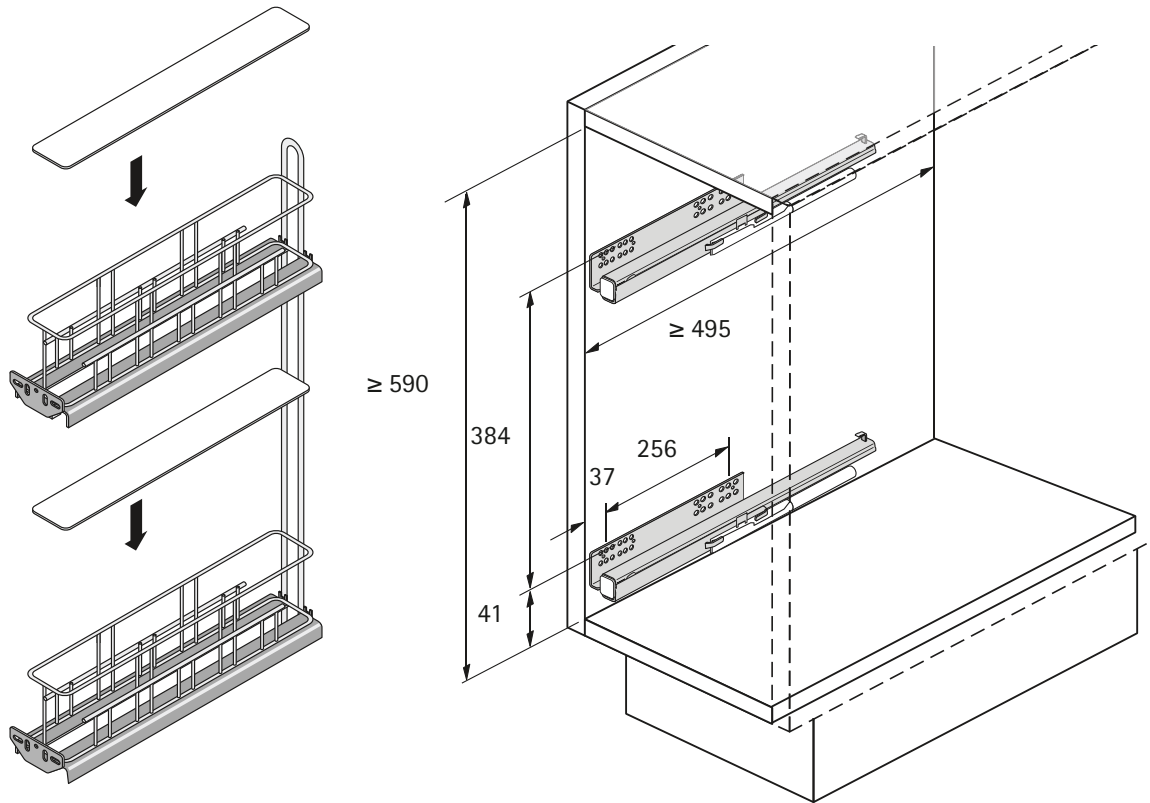

Cargo IQ plus 150 90° pot-and-pan drawer, 2-tier
For cabinet width 150 mm

Installed width mm	For cabinet body side thickness KD mm
12,5	16
10,5	18

Pot-and-pan drawer 90° Cargo IQ plus 200, 2-tier
For cabinet width 200 mm

Installed width mm	For cabinet body side thickness KD mm
12,5	16
10,5	18

Cargo IQ plus 300 90° pot-and-pan drawer, 2-tier
 For cabinet width 300 mm

Installed width mm	For cabinet body side thickness KD mm
12,5	16
10,5	18