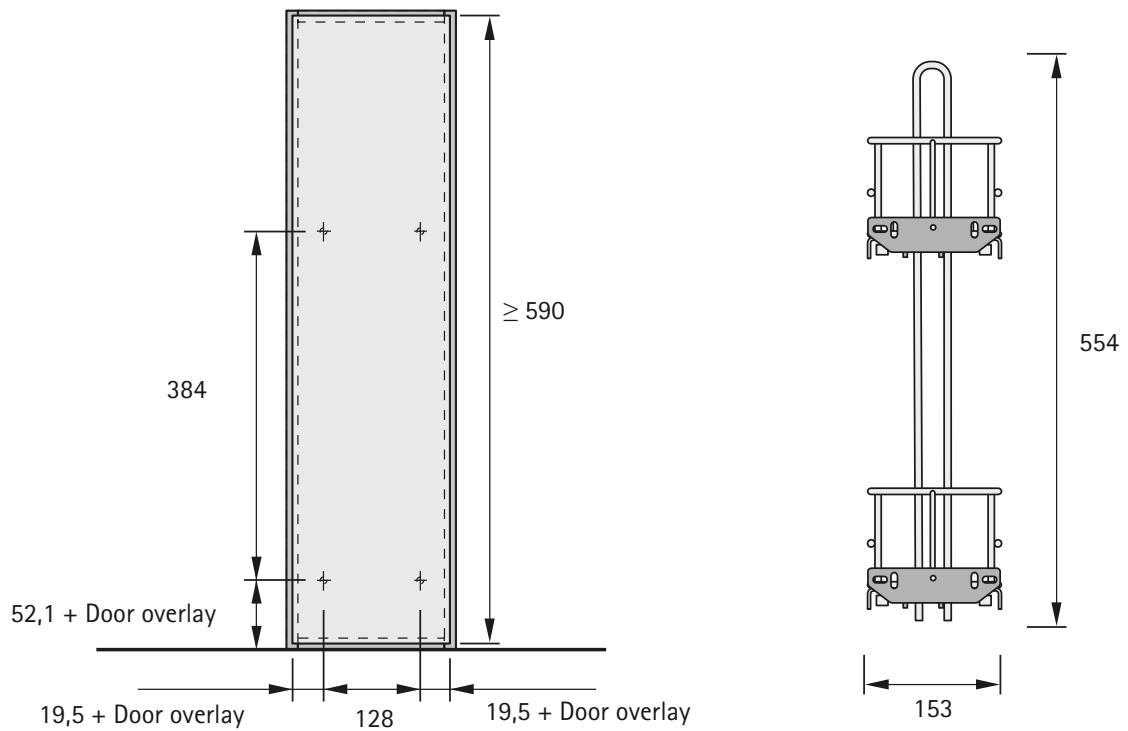

Cargo IQ plus 150 90° pot-and-pan drawer, 2-tier
For cabinet width 150 mm

Installed width mm	For cabinet body side thickness KD mm
12,5	16
10,5	18

Pot-and-pan drawer 90° Cargo IQ plus 200, 2-tier
For cabinet width 200 mm

Installed width mm	For cabinet body side thickness KD mm
12,5	16
10,5	18

Cargo IQ plus 300 90° pot-and-pan drawer, 2-tier
 For cabinet width 300 mm

Installed width mm	For cabinet body side thickness KD mm
12,5	16
10,5	18