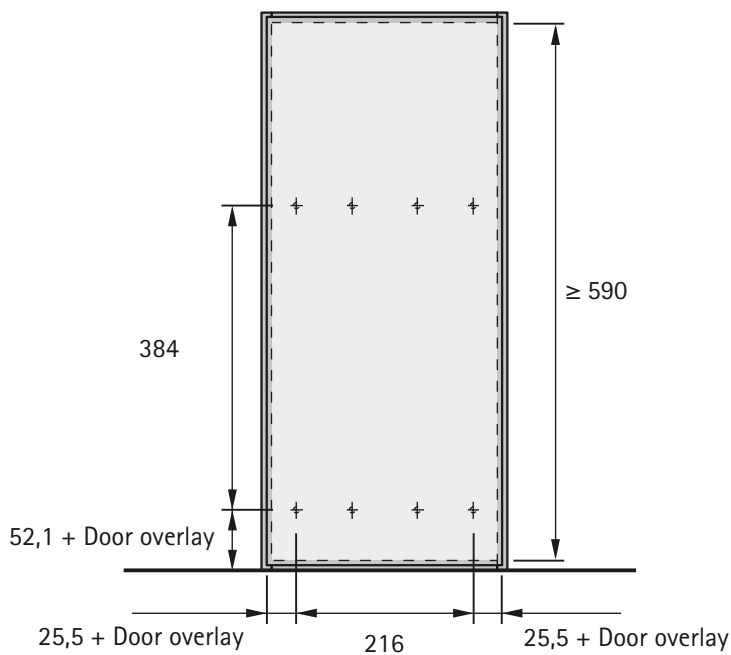

Cargo IQ plus 150 90° pot-and-pan drawer, 2-tier
For cabinet width 150 mm

Installed width mm	For cabinet body side thickness KD mm
12,5	16
10,5	18

Pot-and-pan drawer 90° Cargo IQ plus 200, 2-tier
For cabinet width 200 mm

Installed width mm	For cabinet body side thickness KD mm
12,5	16
10,5	18

Cargo IQ plus 300 90° pot-and-pan drawer, 2-tier
 For cabinet width 300 mm

Installed width mm	For cabinet body side thickness KD mm
12,5	16
10,5	18