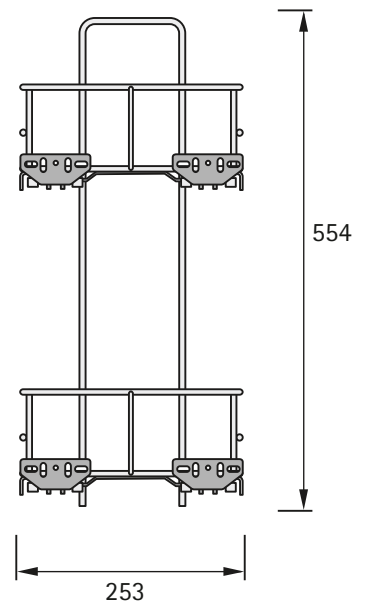

Cargo IQ plus 150 90° pot-and-pan drawer, 2-tier
For cabinet width 150 mm

Installed width mm	For cabinet body side thickness KD mm
12,5	16
10,5	18

Pot-and-pan drawer 90° Cargo IQ plus 200, 2-tier
For cabinet width 200 mm

Installed width mm	For cabinet body side thickness KD mm
12,5	16
10,5	18

Cargo IQ plus 300 90° pot-and-pan drawer, 2-tier
 For cabinet width 300 mm

Installed width mm	For cabinet body side thickness KD mm
12,5	16
10,5	18