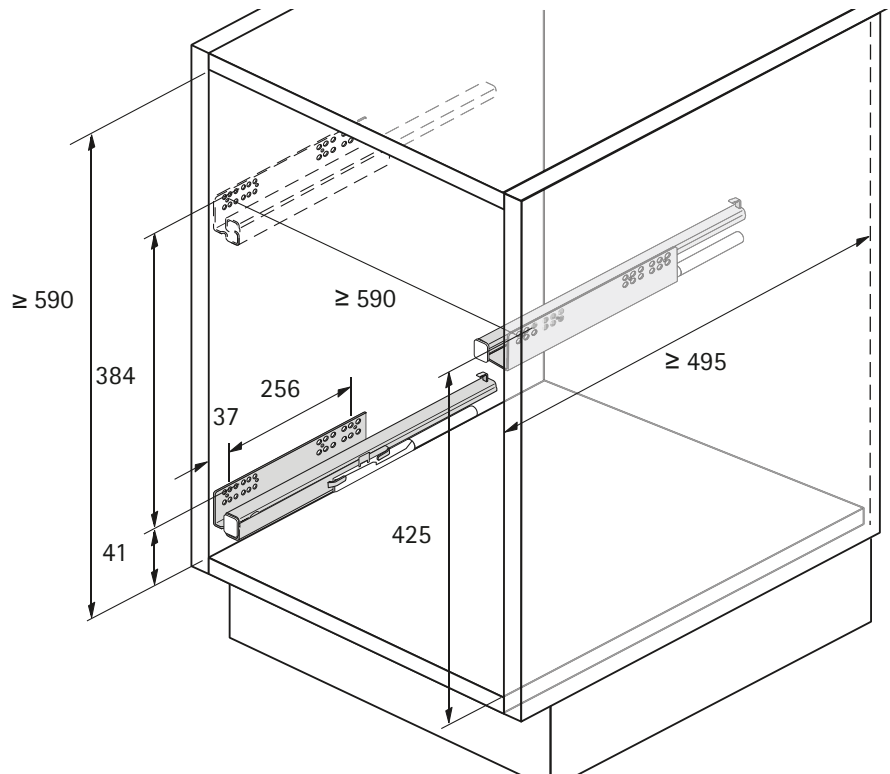

Cargo IQ plus 150 90° pot-and-pan drawer, 2-tier
For cabinet width 150 mm

Installed width mm	For cabinet body side thickness KD mm
12,5	16
10,5	18

Pot-and-pan drawer 90° Cargo IQ plus 200, 2-tier
For cabinet width 200 mm

Installed width mm	For cabinet body side thickness KD mm
12,5	16
10,5	18

Cargo IQ plus 300 90° pot-and-pan drawer, 2-tier
 For cabinet width 300 mm

Installed width mm	For cabinet body side thickness KD mm
12,5	16
10,5	18