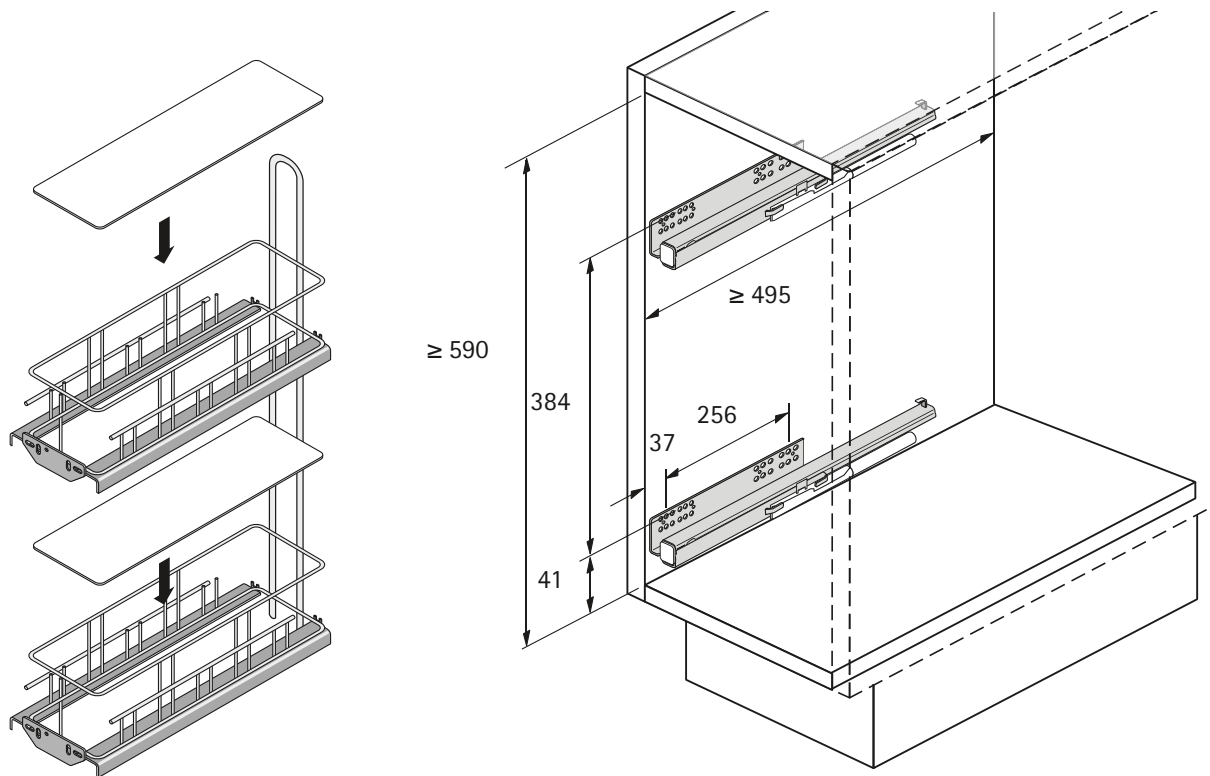

Cargo IQ plus 150 90° pot-and-pan drawer, 2-tier
For cabinet width 150 mm

Installed width mm	For cabinet body side thickness KD mm
12,5	16
10,5	18

Pot-and-pan drawer 90° Cargo IQ plus 200, 2-tier
For cabinet width 200 mm

Installed width mm	For cabinet body side thickness KD mm
12,5	16
10,5	18

Cargo IQ plus 300 90° pot-and-pan drawer, 2-tier
 For cabinet width 300 mm

Installed width mm	For cabinet body side thickness KD mm
12,5	16
10,5	18