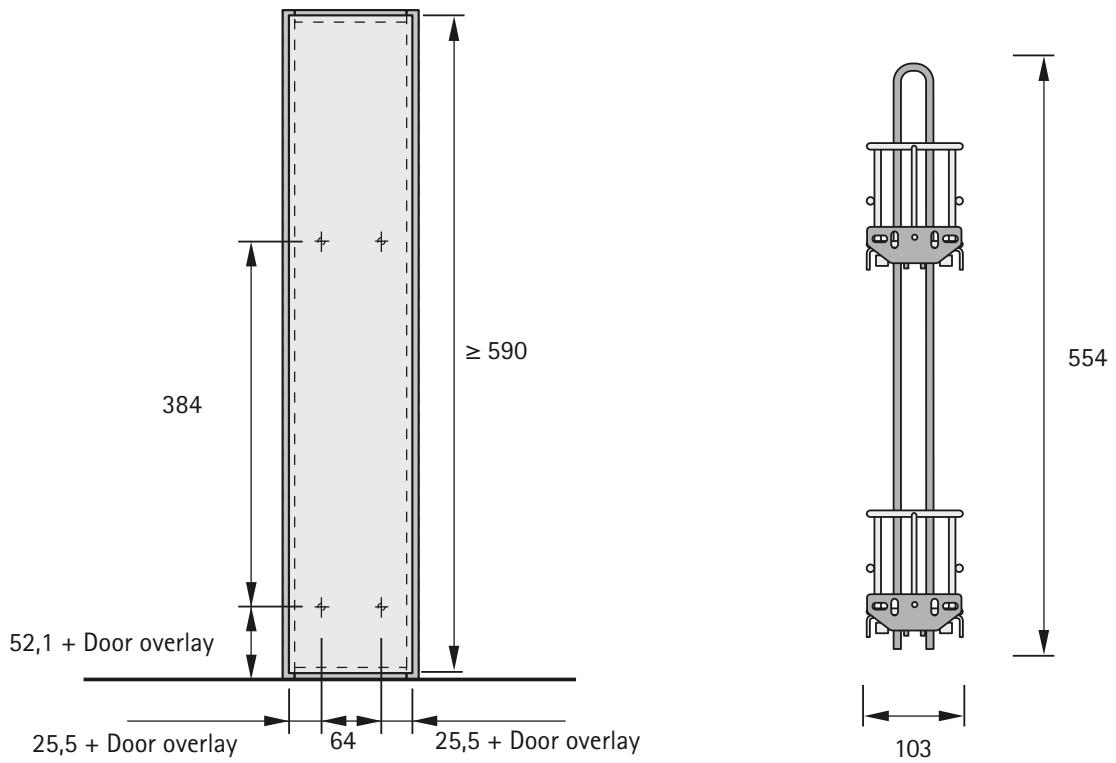

Cargo IQ plus 150 90° pot-and-pan drawer, 2-tier
For cabinet width 150 mm

Installed width mm	For cabinet body side thickness KD mm
12,5	16
10,5	18

Pot-and-pan drawer 90° Cargo IQ plus 200, 2-tier
For cabinet width 200 mm

Installed width mm	For cabinet body side thickness KD mm
12,5	16
10,5	18

Cargo IQ plus 300 90° pot-and-pan drawer, 2-tier
 For cabinet width 300 mm

Installed width mm	For cabinet body side thickness KD mm
12,5	16
10,5	18