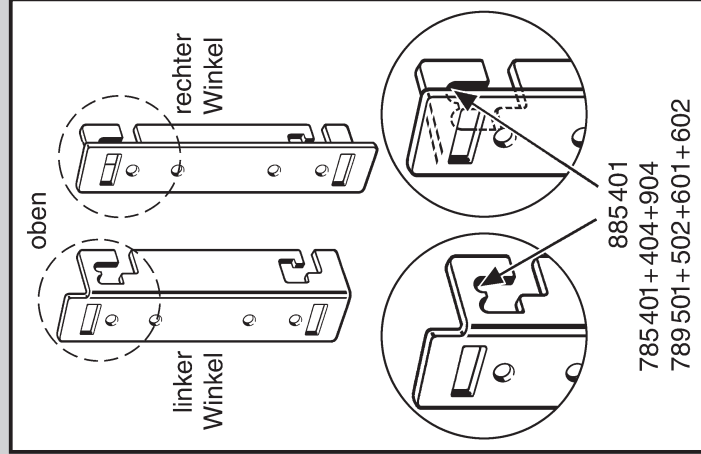

Einbau-Abfallsammler 40 BM

Montageanleitung
Assembly instructions
Instructions de montage
Instrucción den montaje
Montagehandleiding

Die Pflege und Reinigung kann mit handelsüblichen Reinigungsmitteln erfolgen.
The waste bin can be cleaned with commercial household cleaner.

La poubelle peut être nettoyée avec produits de nettoyage usuels.
El cubo de basura se puede limpiar con limpiador domestico comercial.

Onderhoud en reiniging met normale spoelmiddelen voor huishoudelijk gebruik.

MA-0005001/02/2007