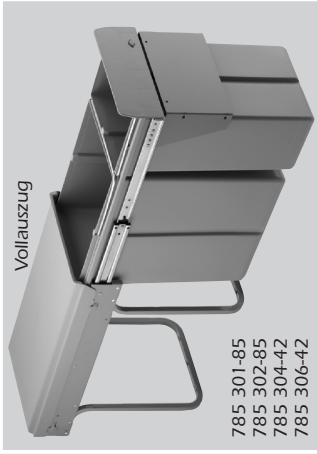

Vollauszug

785 301-85
785 302-85
785 304-42
785 306-42

Einbau-Abfallsammler 30 BM