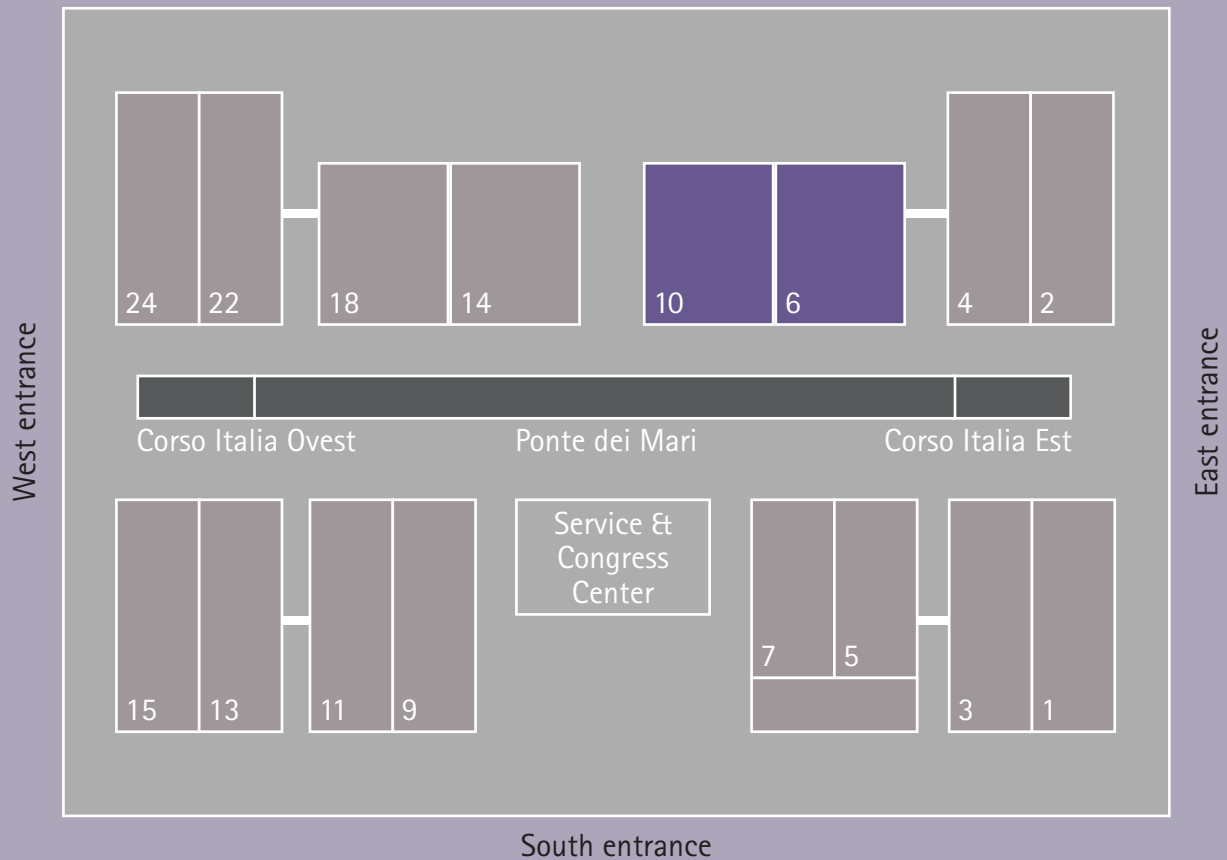

Customer Name	Country	Hettich Products	Hall | Booth
Stocco S.	IT	AvanTech YOU Illumination, InnoTech Atira	06 | A35
Artelinea spa	IT	FurnSpin, AvanTech YOU Illumination	06 | A39
Hansgrohe SE	DE	Inno Tech Atira	06 | A41 B36
Arcom srl	IT	AvanTech YOU Illumination	06 | D42
Casabath srl	IT	AvanTech YOU Illumination, AvoriTech	10 | A14
ISABAGNO	IT	AvanTech YOU	10 | A18
Novello	IT	FurnSpin	10 | C23

Address Fuori Salone in Milano

Customer Name	Country	Hettich Products	Address Fuori Salone in Milano	Google Maps
Agape srl	IT	AvanTech YOU Illumination	Via Statuto, 12, 20121 Milano	https://maps.app.goo.gl/cVaxuQqWy39oM3p27
R.C.R. srl	IT	AvanTech YOU, ArciTech	Via Lovanio, 5, 20121 Milano	https://maps.app.goo.gl/3RESfyKeCEzkx7Rm7