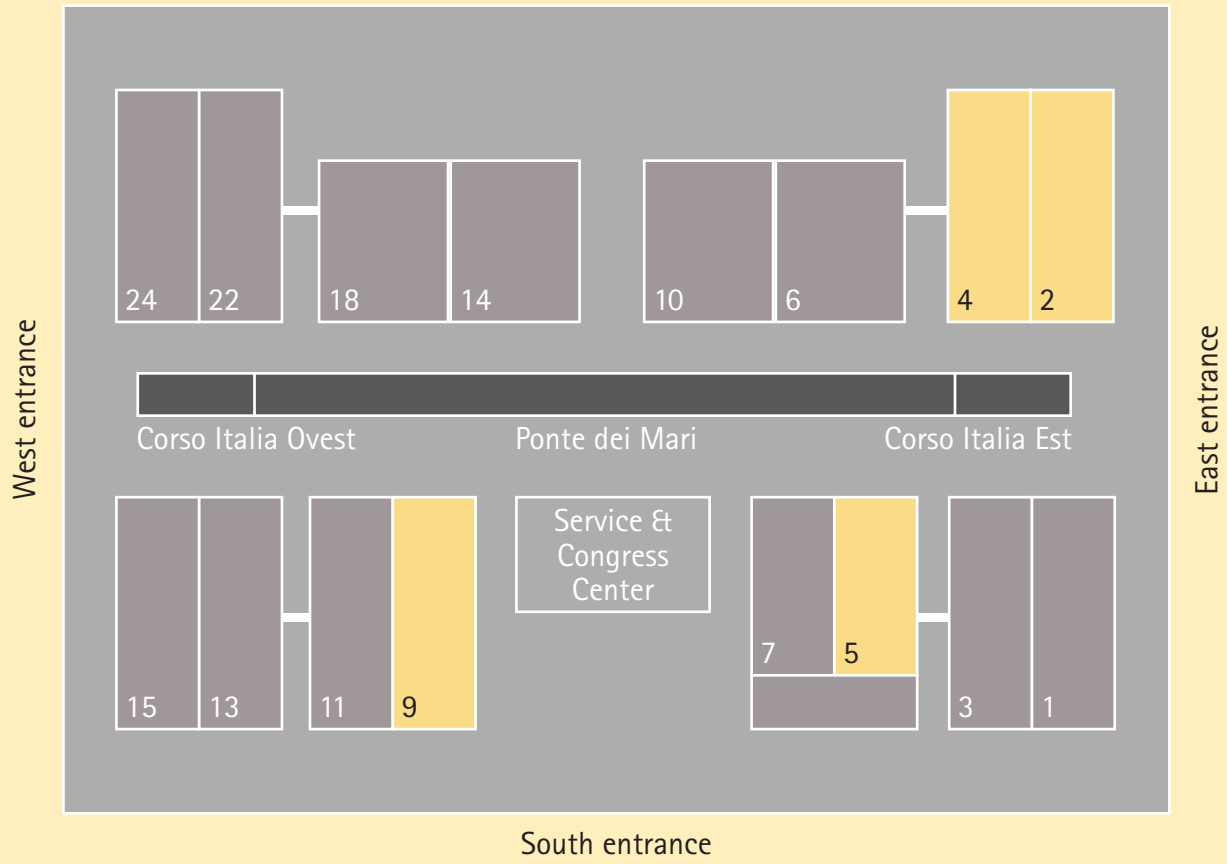

KITCHEN

AvanTech You Illumination