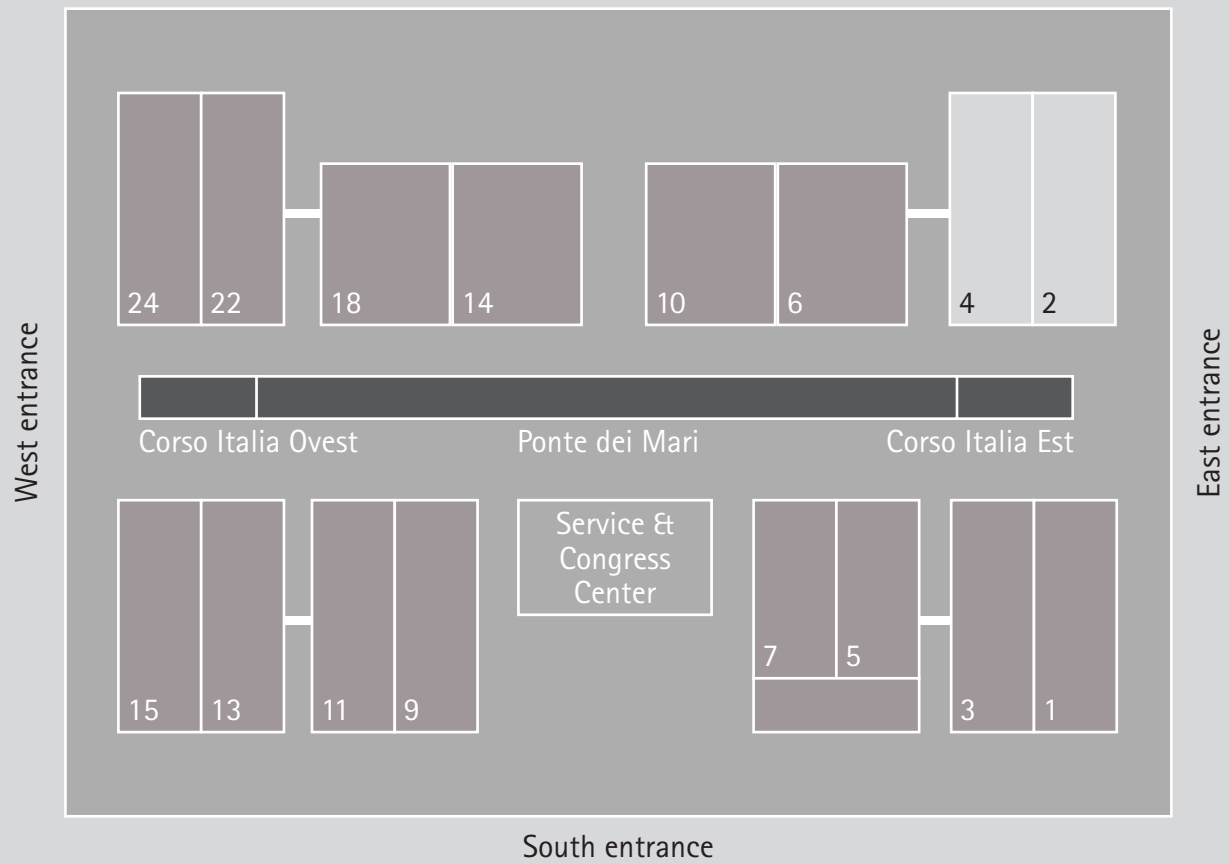

WHITE GOODS